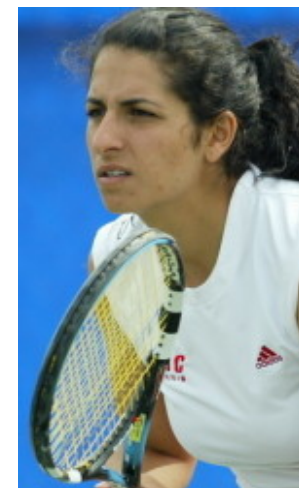

flames.com
STATE OF UIC ATHLETICS

MEN'S SPORTS ▼ **WOMEN'S SPORTS** ▼ **ATHLETICS** ▼ **SUPPORTING ATHLETICS** **TICKETS**
MEN'S SPORTS ▼ **WOMEN'S SPORTS** ▼ **ATHLETICS** ▼ **SUPPORTING ATHLETICS** **TICKETS**

UICFlames.com www

WOMEN'S TENNIS

Meet the TeamSchedule/ResultsNewsArchives

Women's Tennis Downed At Cal State Northridge

Flames close out three-match trip tomorrow at Long Beach State.

March 20, 2006

Northridge, Calif.- In the second of a three-match trip through California, the UIC women's tennis team could not overcome Cal State Northridge as the Flames fell 7-0 to the Matadors on Monday afternoon.

Senior [Corey Steven](#) and sophomore [Grace Gill-Morlis](#) took their singles matches to three sets but fell short of claiming victories in close contests.

UIC falls to 7-8, while Northridge improved to 7-5.

UIC concludes their West Coast trek on Tuesday at Long Beach State.

Cal State Northridge 7, UIC 0

SINGLES

1. Silvia Gutierrez (CSN) def. [Iris Jaklin](#) (UIC) 7-6 (4), 6-3
2. Kanykey Koichumanova (CSN) def. [Callan Smith](#) (UIC) 6-2, 7-5
3. Canna Furuta (CSN) def. [Corey Steven](#) (UIC) 6-4, 4-6, 10-4
4. Ana Matijasevic (CSN) def. [Molly Smith](#) (UIC) 6-1, 6-4
5. YuYu Myinttun (CSN) def. [Grace Gill-Morlis](#) (UIC) 2-6, 6-2, 6-1
6. Olga Yepremian (CSN) def. [Christina Oum](#) (UIC) 6-3, 6-2

[Printer-Friendly Format](#)

[E-mail this article](#)

Senior Corey Steven and sophomore Grace Gill-Morlis conclude their California trek on Tuesday.