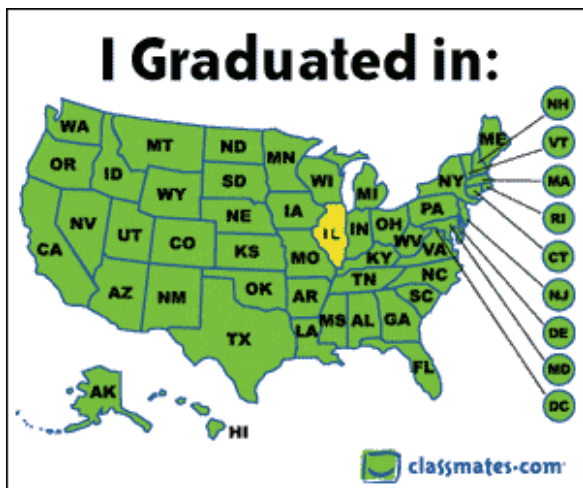

SIU tied it up in the bottom of the second on a solo home run by Jayme Wamsley. [Sarah Clynes](#) then replaced [Kelly Cross](#) on the mound for the Flames.

The Salukis racked up three more runs to take a 4-1 advantage after two innings of play. UIC cut the lead on an RBI single from [Melissa Marinacci](#) in the top of the fifth.

Scoring again in the bottom of the fifth inning, SIU held the Flames for the 5-2 win.

Cassidy Scoggins picks up the win for SIU in the mound and [Kelly Cross](#) moves to 0-4.

The Flames travel to play in two Tampa area tournaments hosted by the University of South Florida, starting with the USF Adidas Classic in Clearwater, March 9-11th. UIC will take on Temple, Hofstra, Tennessee, NC State and Buffalo in the three-day event.

[University of Illinois Chicago Softball](#)

[Email this articlePrinter-friendly format](#)

the first inning versus Southern Illinois Saturday

[Softball Home](#)

HEADLINES

[Softball Falls To Illinois In Extra Innings](#)

[Frydendall's Walk-Off Home Run Leads Softball To 7-4 Extra Inning Win Over Illinois State](#)

[Softball Double-Header Canceled](#)

RELATED LINKS

[Follow all of the college softball action at CollegeSports.com](#)

[Email this to a friend](#)

Click here to get your Official online store gift certificate!

ORDER TICKETS NOW!

THIS WEEK @ UIC
free email newsletter

CSTV